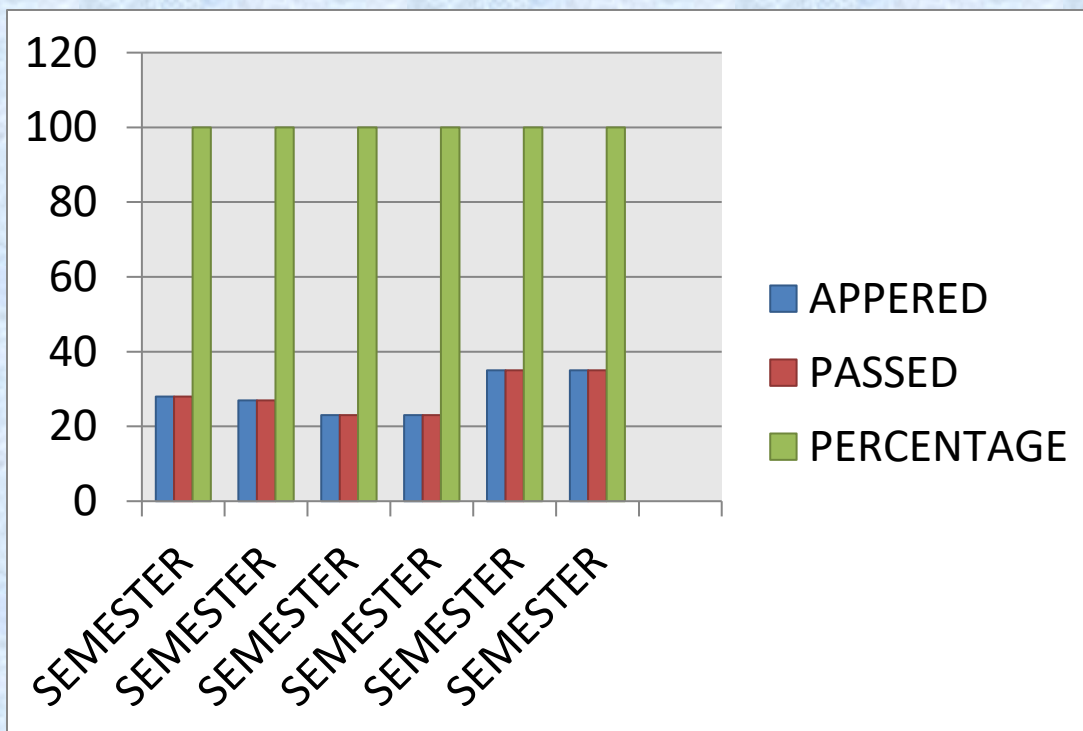

Result Analysis: Academic Year 2022-23

BA (POLITICAL SCIENCE)

Academic Year	Semester	Appeared	Passed	Pass Percentage
2022-2023	I SEM	18	18	100
	II SEM	15	15	100
	III SEM	27	27	100
	IV SEM	27	27	100
	V SEM	23	23	100
	VI SEM	23	23	100

Average Percentage of all six semesters - **100**