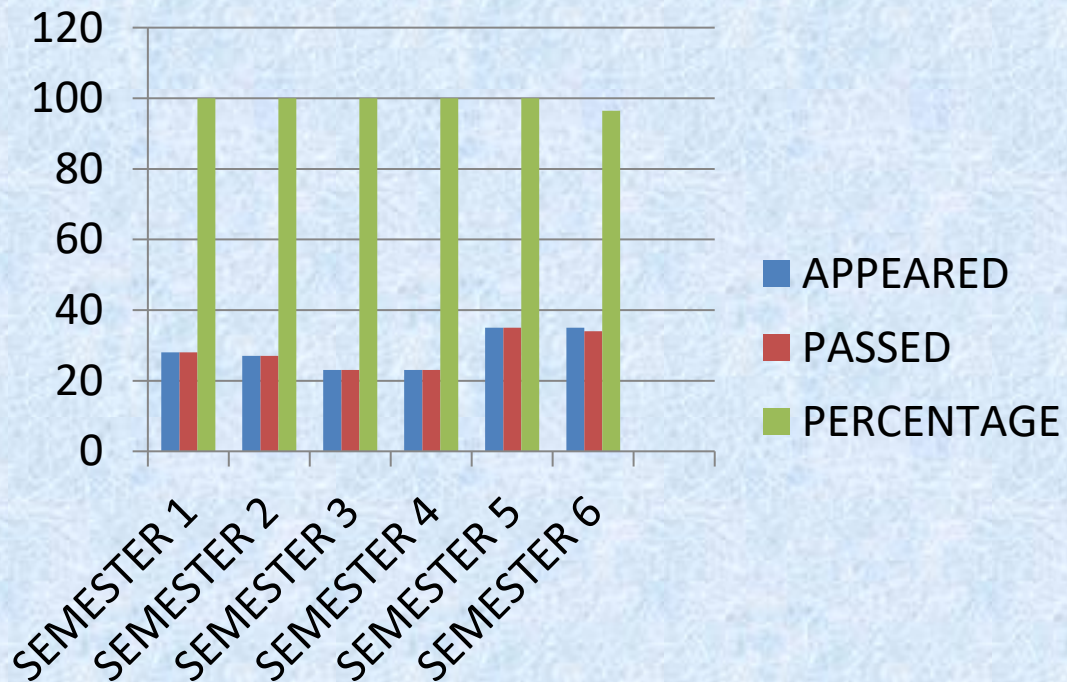

Result Analysis: Academic Year 2021-22

Academic Year	Semester	Appeared	Passed	Pass Percentage
2021-2022	I SEM	28	28	100
	II SEM	27	27	100
	III SEM	23	23	100
	IV SEM	23	23	100
	V SEM	35	35	100
	VI SEM	35	35	100

Average Percentage of all six semesters - 100