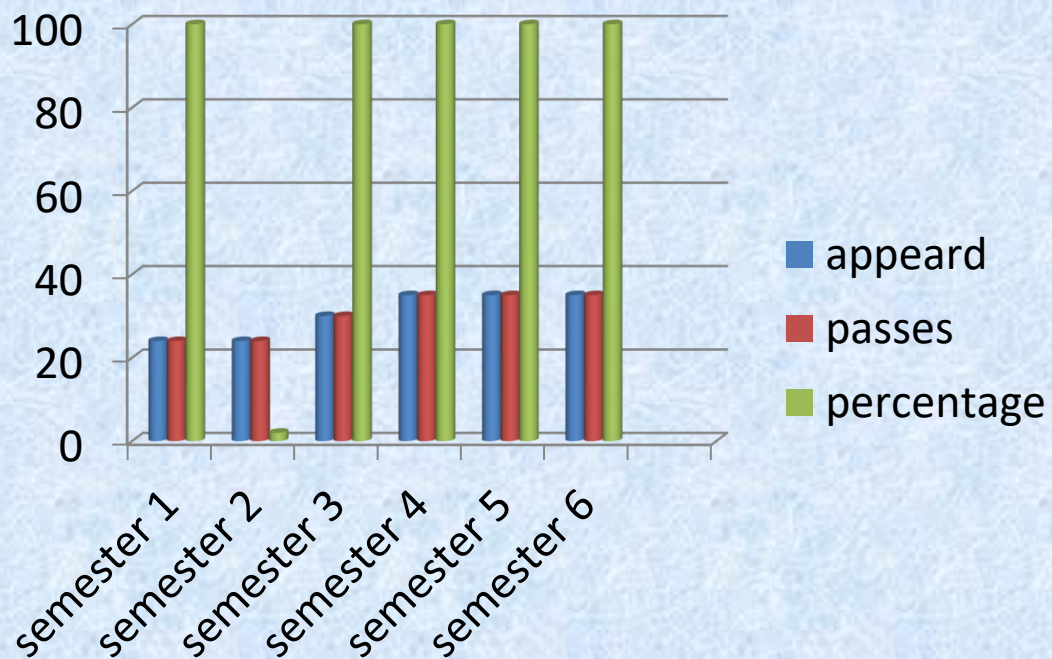

Result Analysis: Academic Year 2020-21

Academic Year	Semester	Appeared	Passed	Pass Percentage
2020-2021	I SEM	24	24	100
	II SEM	24	24	100
	III SEM	30	30	100
	IV SEM	35	35	100
	V SEM	35	35	100
	VI SEM	35	35	100

Average Percentage of all six semesters -100