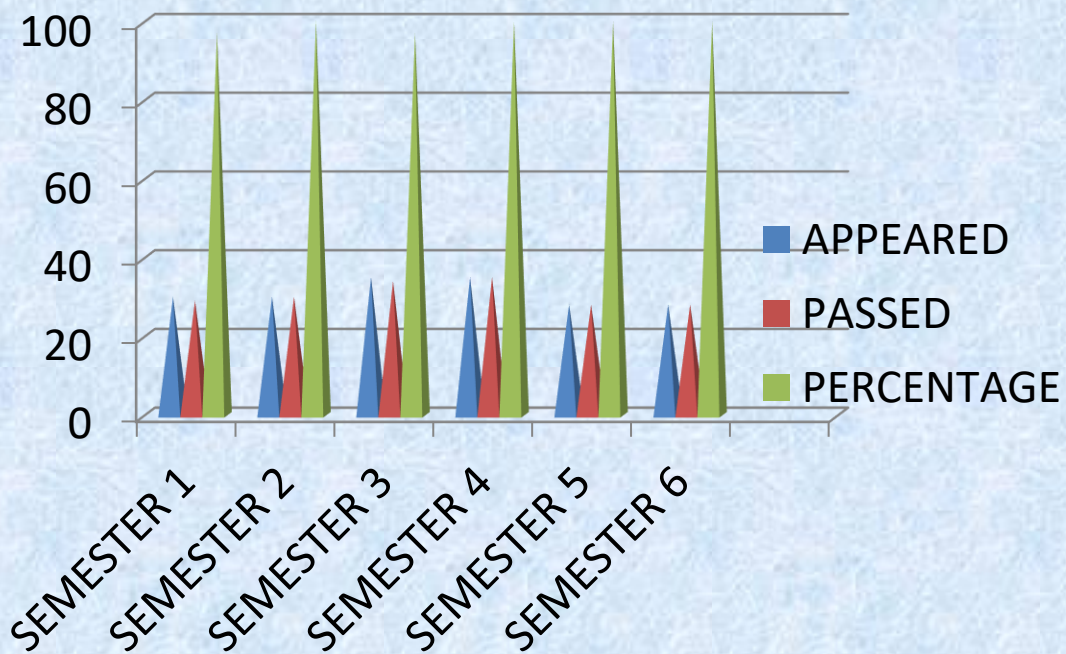

Result Analysis: Academic Year 2019-20

Academic Year	Semester	Appeared	Passed	Pass Percentage
2019- 20	I SEM	30	29	97
	II SEM	30	30	100
	III SEM	35	34	96
	IV SEM	35	35	100
	V SEM	28	28	100
	VI SEM	28	28	100

Average Percentage of all six semesters -100